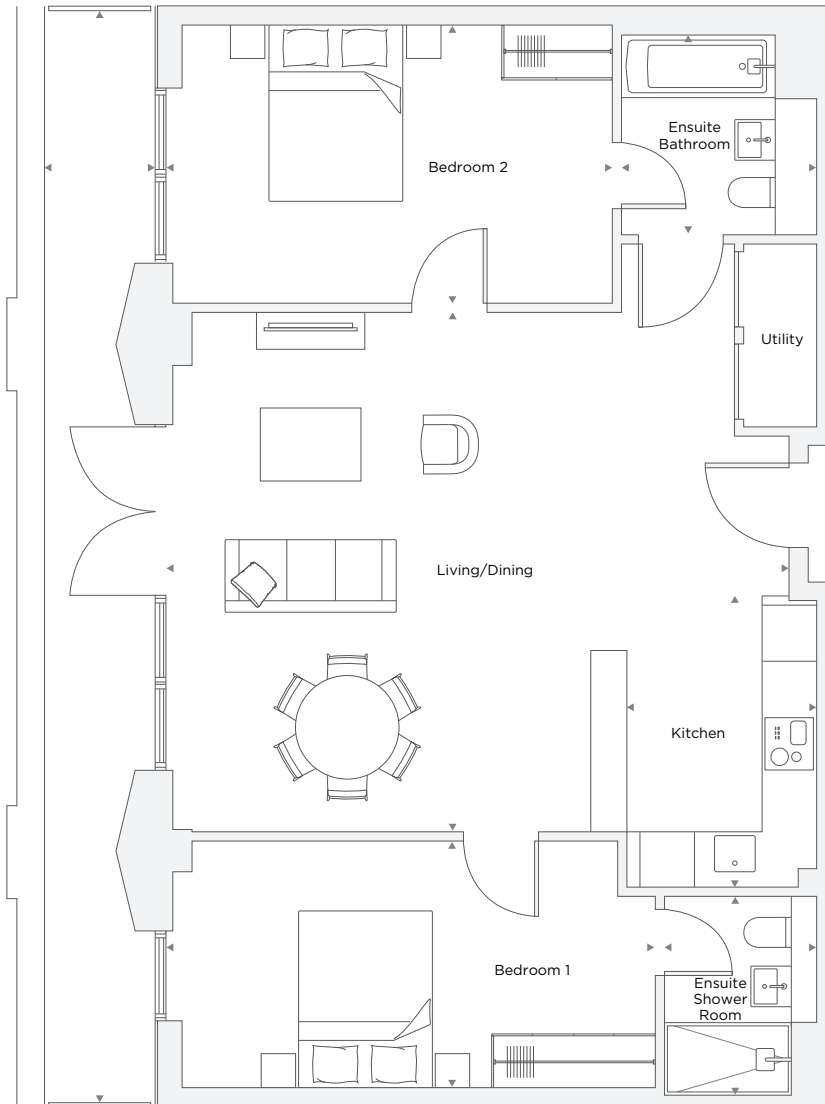

THE COCOA WORKS

APARTMENT A6.09

2 Bedroom

Total Area 83.6 m² / 899.9 ft²

Living/Dining Room	5.11 m X 5.73 m	16' 9" X 18' 9"
Kitchen	2.09 m X 3.15 m	6' 10" X 10' 4"
Bedroom 1	5.22 m X 2.72 m	17' 1" X 8' 11"
Bedroom 2	4.74 m X 3.07 m	15' 7" X 10' 1"
Bathroom	2.15 m X 2.20 m	7' 1" X 7' 3"
Ensuite	1.68 m X 2.11 m	5' 6" X 6' 11"
Terrace	1.22 m X 11.87 m	3' 12" X 38' 11"

Floor plans are not to scale. Measurements are approximate and for guidance only. Design layouts are subject to change.