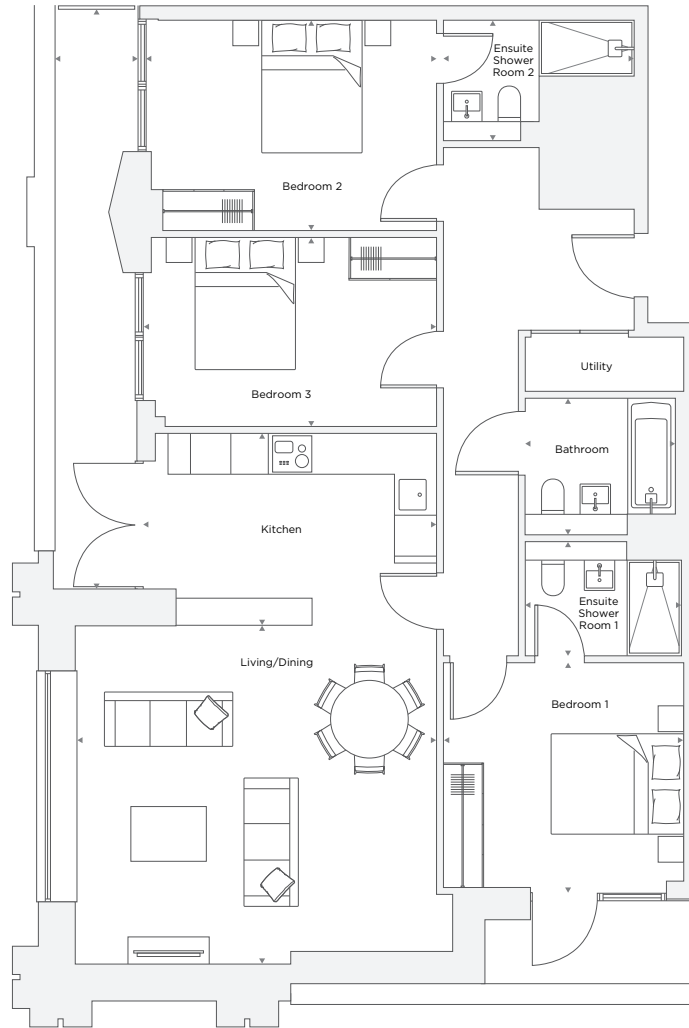

THE COCOA WORKS

APARTMENT A6.10

3 Bedroom

Total Area 104.4 m² / 1,123.8 ft²

Living/Dining Room	5.31 m X 4.97 m	17' 5" X 16' 4"
Kitchen	4.13 m X 2.82 m	13' 7" X 9' 3"
Bedroom 1	3.53 m X 3.21 m	11' 7" X 10' 6"
Bedroom 2	4.19 m X 3.09 m	13' 9" X 10' 2"
Bedroom 3	4.19 m X 2.78 m	13' 9" X 9' 1"
Bathroom	2.20 m X 2.00 m	7' 3" X 6' 7"
Ensuite 1	2.33 m X 1.68 m	7' 8" X 5' 6"
Ensuite 2	2.80 m X 1.77 m	9' 2" X 5' 10"
Terrace	1.18 m X 8.43 m	3' 10" X 27' 8"