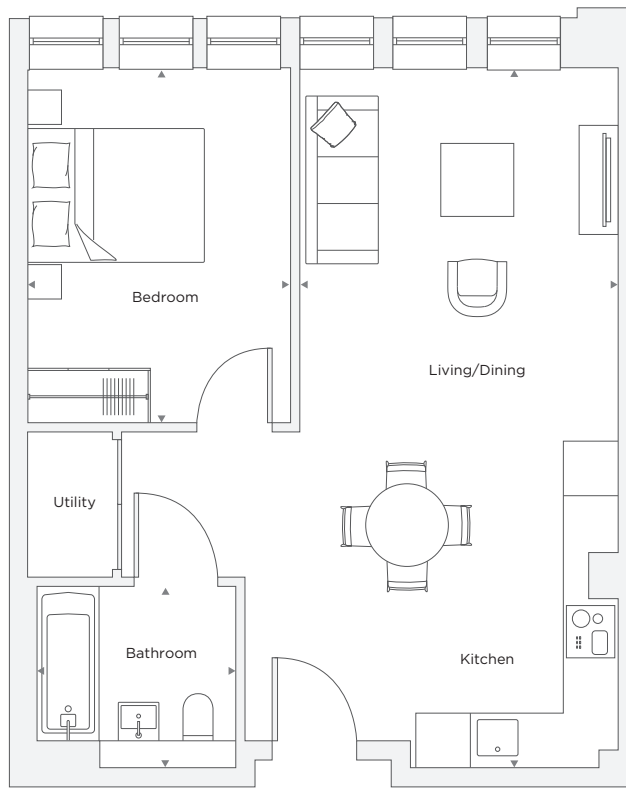

# APARTMENT B0.05

1 Bedroom

Total Area 49.6 m<sup>2</sup> / 533.9 ft<sup>2</sup>

Kitchen/Living/Dining Room	3.50 m X 7.72 m	11' 6" X 25' 4"
Bedroom 1	2.90 m X 3.91 m	9' 6" X 12' 10"
Bathroom	2.20 m X 2.00 m	7' 3" X 6' 7"