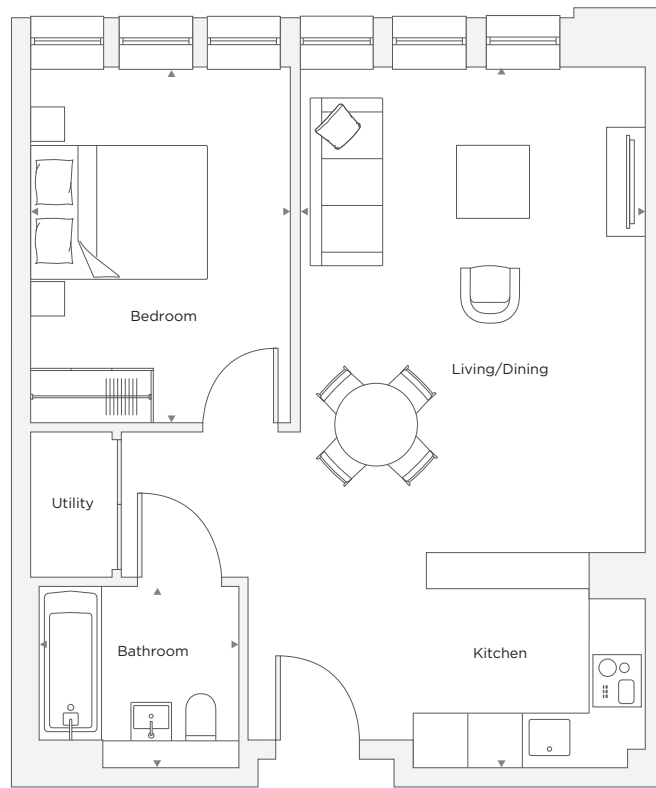

APARTMENT B0.08

1 Bedroom

Total Area 51.8 m² / 557.6 ft²

Kitchen/Living/Dining Room	3.81 m X 7.72 m	12' 6" X 25' 4"
Bedroom 1	2.87 m X 3.91 m	9' 5" X 12' 10"
Bathroom	2.20 m X 2.00 m	7' 3" X 6' 7"