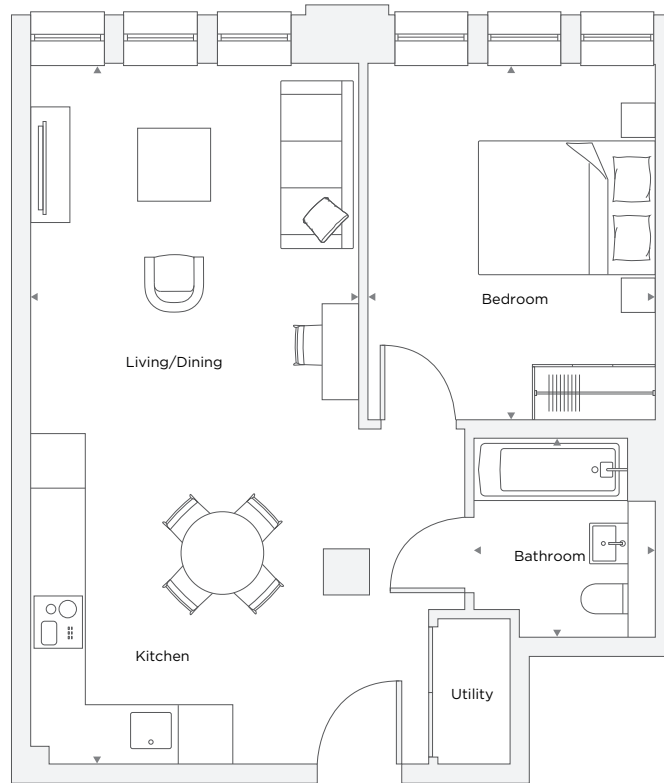

THE COCOA WORKS

APARTMENT B1.09

1 Bedroom

Total Area 50.5 m² / 543.6 ft²

Kitchen/Living/Dining Room	3.62 m X 7.72 m	11' 10" X 25' 4"
Bedroom 1	3.16 m X 3.93 m	10' 5" X 12' 11"
Bathroom	2.00 m X 2.20 m	6' 7" X 7' 3"

Floor plans are not to scale. Measurements are approximate and for guidance only. Design layouts are subject to change.