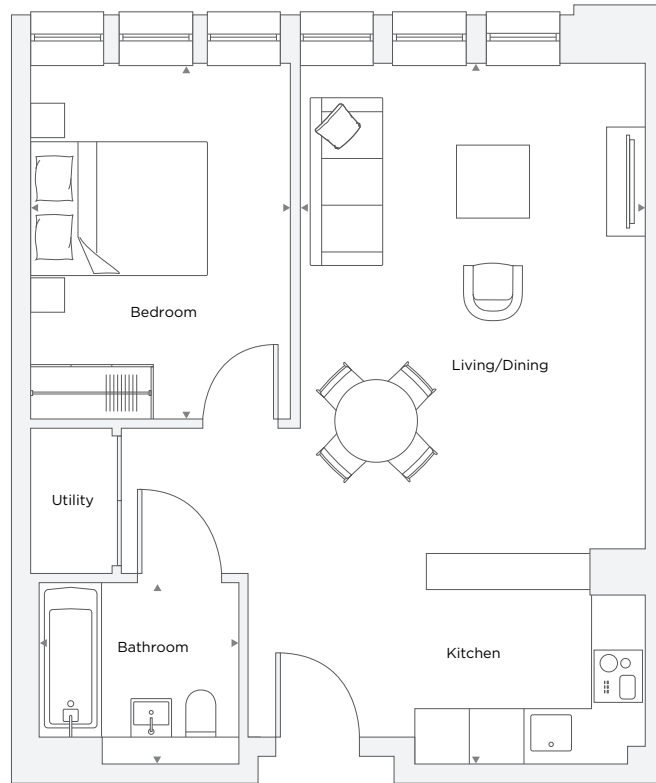

# APARTMENT B1.10

1 Bedroom

Total Area 50.5 m<sup>2</sup> / 543.6 ft<sup>2</sup>

Kitchen/Living/Dining Room	3.81 m X 7.72 m	12' 6" X 25' 4"
Bedroom 1	2.87 m X 3.92 m	9' 5" X 12' 10"
Bathroom	2.20 m X 2.00 m	7' 3" X 6' 7"