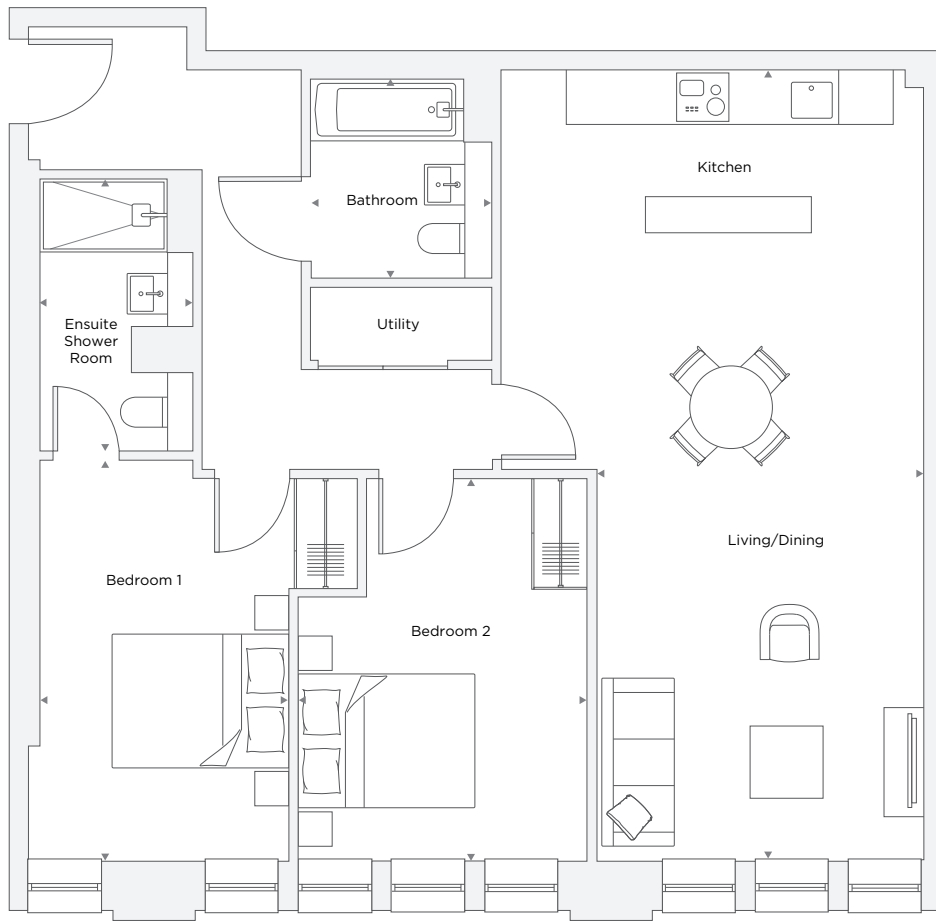

THE COCOA WORKS

APARTMENT B1.11

2 Bedroom

Total Area 86.0 m² / 925.7 ft²

Kitchen/Living/Dining Room	3.70 m X 8.72 m	12' 2" X 28' 7"
Bedroom 1	2.74 m X 4.42 m	8' 12" X 14' 6"
Bedroom 2	3.19 m X 4.35 m	10' 5" X 14' 3"
Bathroom	2.00 m X 2.20 m	6' 7" X 7' 3"
Ensuite	1.68 m X 3.05 m	5' 6" X 10' 0"

Floor plans are not to scale. Measurements are approximate and for guidance only. Design layouts are subject to change.