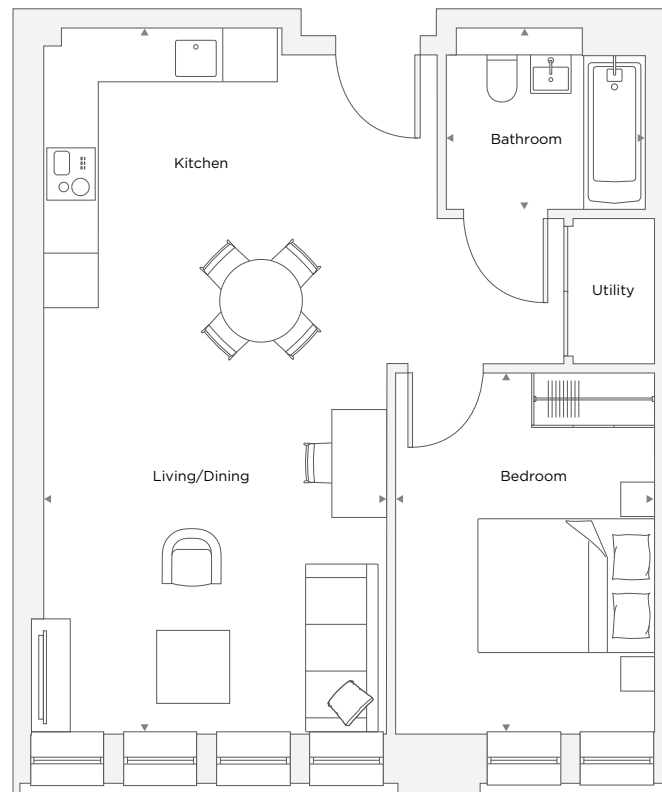

THE COCOA WORKS

APARTMENT B1.16

1 Bedroom

Total Area 52.0 m² / 559.7 ft²

Kitchen/Living/Dining Room	3.77 m X 7.78 m	12' 5" X 25' 6"
Bedroom 1	2.86 m X 4.16 m	9' 4" X 13' 8"
Bathroom	2.20 m X 2.00 m	7' 3" X 6' 7"

Floor plans are not to scale. Measurements are approximate and for guidance only. Design layouts are subject to change.