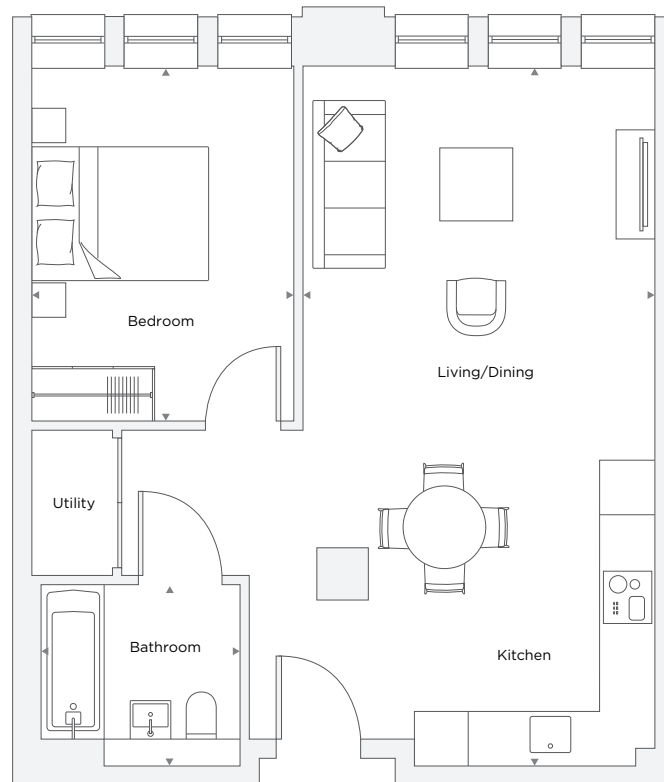

APARTMENT B2.04

1 Bedroom

Total Area 52.0 m² / 559.7 ft²

Kitchen/Living/Dining Room	3.87 m X 7.72 m	12' 8" X 25' 4"
Bedroom 1	2.89 m X 3.91 m	9' 6" X 12' 10"
Bathroom	2.20 m X 2.00 m	7' 3" X 6' 7"