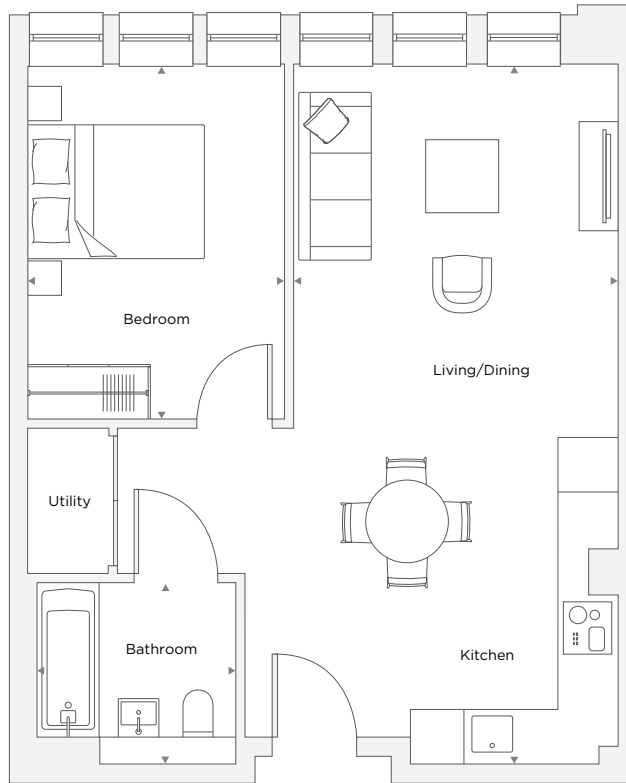

THE COCOA WORKS

APARTMENT B3.05

1 Bedroom

Total Area 49.5 m² / 532.8 ft²

Kitchen/Living/Dining Room	3.57 m X 7.72 m	11' 9" X 25' 4"
Bedroom 1	2.88 m X 3.91 m	9' 6" X 12' 10"
Bathroom	2.20 m X 2.00 m	7' 3" X 6' 7"

Floor plans are not to scale. Measurements are approximate and for guidance only. Design layouts are subject to change.