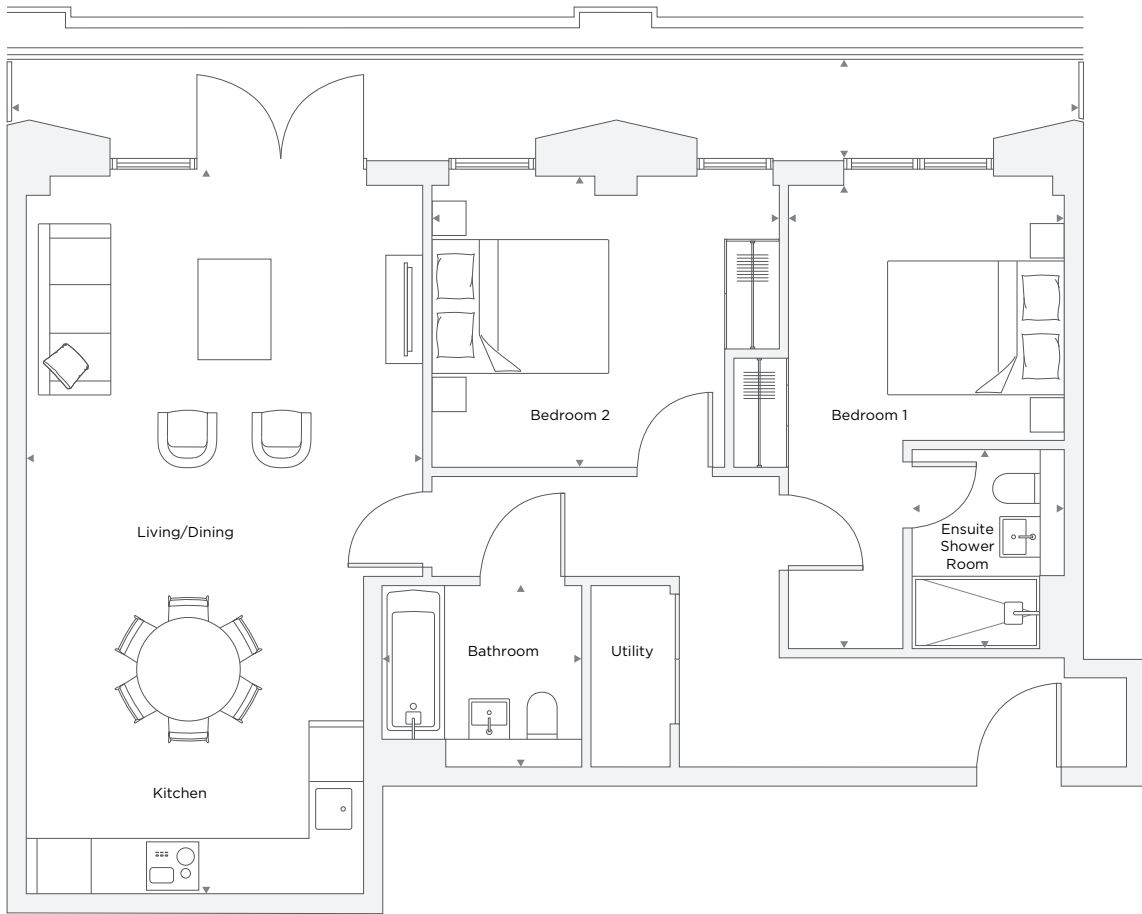

APARTMENT B6.15

2 Bedroom

Total Area 81.5 m² / 877.3 ft²

Kitchen/Living/Dining Room	4.38 m X 7.90 m
Bedroom 1	3.04 m X 5.11 m
Bedroom 2	3.83 m X 3.20 m
Bathroom	2.20 m X 2.00 m
Ensuite	1.68 m X 2.20 m
Terrace	11.49 m X 1.22 m

14' 4" X 25' 11"
9' 12" X 16' 9"
12' 7" X 10' 6"
7' 3" X 6' 7"
5' 6" X 7' 3"
37' 8" X 3' 12"