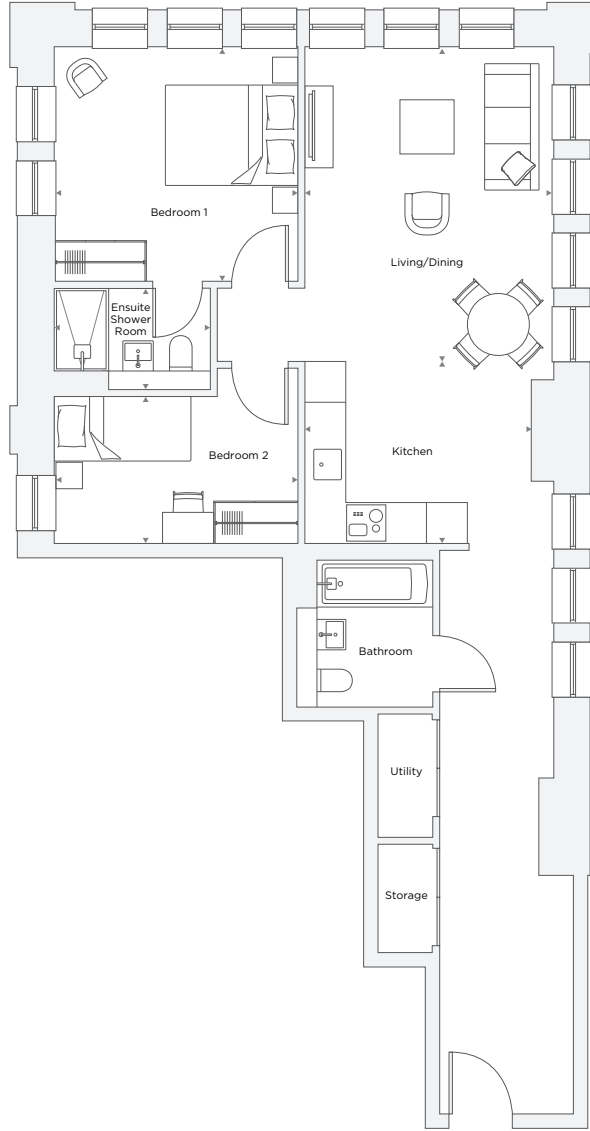

THE COCOA WORKS

APARTMENT A1.08

2 Bedroom

Total Area 77.0 m²/ 828.8 ft²

Living/Dining Room	3.73 m x 4.70 m	12' 3" x 15' 5"
Kitchen	3.33 m x 2.67 m	10' 11" x 8' 9"
Bedroom 1	3.58 m x 3.45 m	11' 9" x 11' 4"
Ensuite 1	2.30 m x 1.49 m	7' 7" x 4' 11"
Bedroom 2	3.58 m x 2.15 m	11' 9" x 7' 1"
Bathroom	2.05 m x 2.15 m	6' 9" x 7' 1"

Floor plans are not to scale. Measurements are approximate and for guidance only. Design layouts are subject to change.