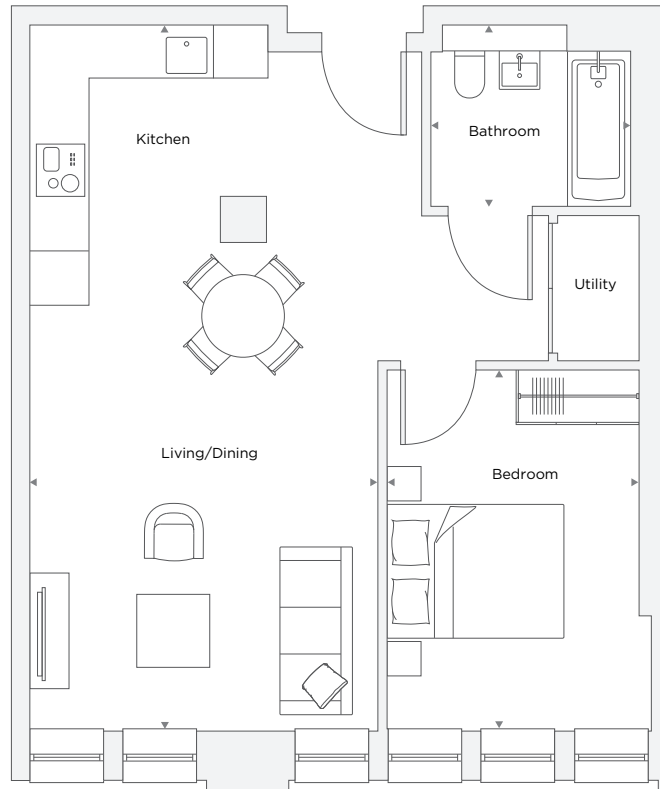

## APARTMENT B2.14

1 Bedroom

Total Area 51.5 m<sup>2</sup> / 554.3 ft<sup>2</sup>

Kitchen/Living/Dining Room	3.83 m X 7.76 m	12' 7" X 25' 5"
Bedroom 1	2.91 m X 4.3 m	9' 6" X 14' 1"
Bathroom	2.20 m X 2.00 m	7' 3" X 6' 7"

Floor plans are not to scale. Measurements are approximate and for guidance only. Design layouts are subject to change.