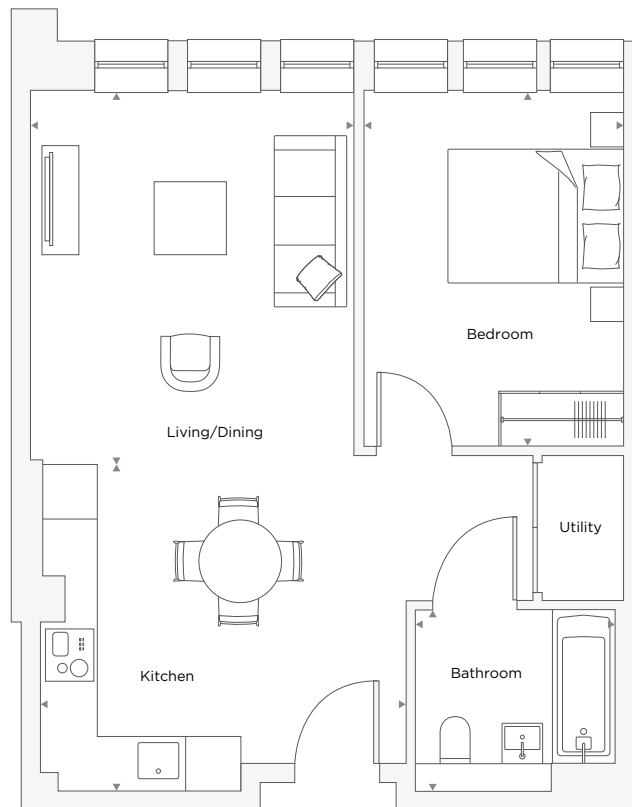

APARTMENT B0.06

1 Bedroom

Total Area 49.5m² / 532.8 ft²

Living/Dining Room	4.11 m x 3.57 m	13' 6" X 11' 9"
Kitchen	3.58 m X 2.20 m	11' 9" X 7' 3"
Bedroom 1	3.91 m X 2.86 m	12' 10" X 9' 9"
Bathroom	2.20 m X 2.00 m	7' 3" X 6' 7"